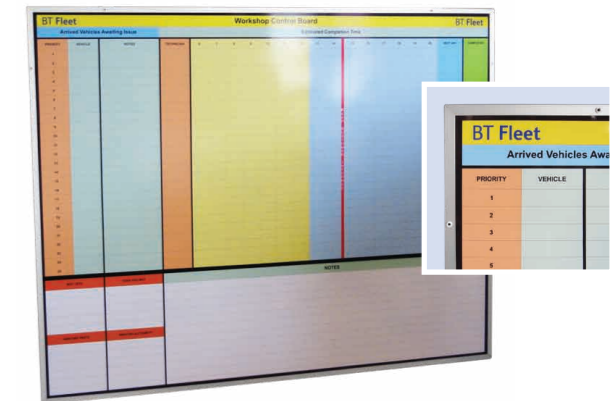

SCRIBE CUSTOM PRINTED WHITEBOARDS

- Bespoke full colour printed vinyl design with Drywipe ability
- Magnetic or non-magnetic option
- Printed vinyl is fitted underneath the frame edge for a seamless finish
- Custom sizes available for no extra charge
- A few examples of boards we have manufactured are shown below....

5-7 year print life

FLAT FRAME CUSTOM PRINTED WHITEBOARDS

- Bespoke full colour printed vinyl design with Drywipe ability
- Magnetic or non-magnetic option
- Printed vinyl is fitted underneath the frame edge for a seamless finish
- Custom sizes available for no extra charge
- A few examples of boards we have manufactured are shown below....

PRICING TABLE	Overall Size (mm)	UP TO 600 x 450	UP TO 900 x 600	UP TO 1200 x 900	UP TO 1200 x 1200	UP TO 1500 x 1200	UP TO 1800 x 1200	UP TO 2400 x 1200
	SIZE ORDER CODE	1/SR-6045	1/SR-9060	1/SR-1290	1/SR-1212	1/SR-1512	1/SR-1812	1/SR-2412
Satin silver frame with:								
- Non-magnetic Drywipe		£101	£108	£174	£228	£274	£316	£428
- Magnetic Drywipe		£105	£117	£189	£254	£300	£352	£471
Extra for a Powder-coated Colour Frame (min charge of £48 per colour if a special colour)		+ £14	+ £14	+ £14	+ £14	+ £14	+ £14	+ £14
Extra for a Polished or Wood Effect Frame		+ £16	+ £30	+ £36	+ £46	+ £58	n/a	n/a
Secure corner caps option - (add -CC to code)		FREE	FREE	FREE	FREE	FREE	FREE	FREE