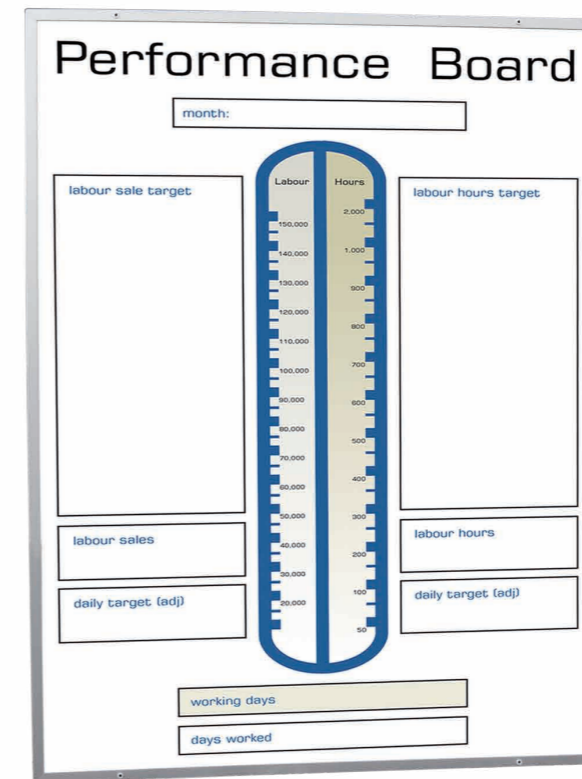

PERFORMANCE INDICATORS