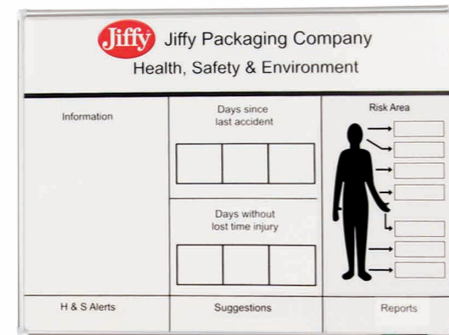

HEALTH & SAFETY INFORMATION