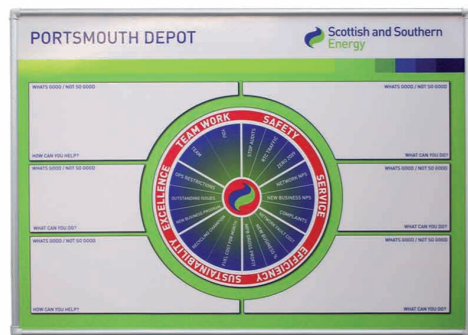

SALES & MANAGEMENT TARGETS