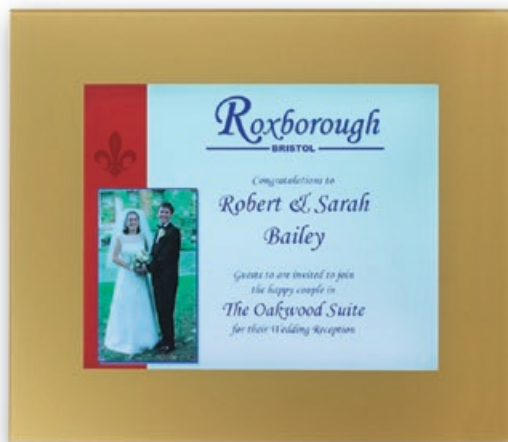

ELECTRONIC DISPLAYS

Print2sign

Glazed LCD Information Display

- Visually stunning top quality display
- Simple to create your own designs
- Instant update facility via WiFi bridge, Cat 5 network or direct PC connection
- Colours, pictures and text, and more than 50 Auto-Scrolling pages
- Pre-prepare & store alternative display sequences
- Wall Mounted, Window Hanging or Free Standing
- Standard or bespoke designs & colour finishes
- Frame can be branded with your name or message

[▶ Hospitality Range Menucases Home](#)

	Cat 5 / PC version	Added WiFi capability
Wall Mounted or Window Hanging	£ P.O.A	£ P.O.A
Free Standing	£ P.O.A	£ P.O.A

Available Portrait or Landscape
Overall Size: 407mm x 474mm
Screen Size: 17" (340 x 270)
Requires Windows 2000 or XP

Menu Board, Conference Board, VIP Welcome Board, Announcement Board, Information Board, Lobby Board, Tariff Board, Rate of Exchange Board, Table Plan Board,

Sponsored Advertising, Urgent Message Board, P.O.S Displays, Forthcoming Attractions, Fire Alarm Notices, Wedding Announcements and more...