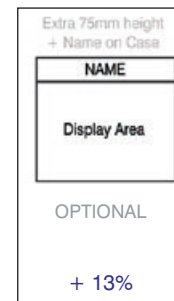

FREE STANDING

Interior Only

SCROLL *frame*

Menu, Poster & Certificate Frames

Interior Only

- Removeable clip on covers
- Non-illuminated
- Strong Acrylic glazing
- Black Mounting card or Nyloop insert for Velcro fixing
- Same prestigious design and finishes as other Scroll products
- Attractive alternative to the clip frame
- Secure locking via 'Allen Key' if required, see extras

Overall case size (mm w x h)	A4P	A4L	A3P	A3L	A2P	A2L
Retail Price	£160	£160	£173	£173	£203	£203

[▶ Hospitality Range Menucases Home](#)

Optional Extras:

Name on case	£20
Digitising Logo/Artwork	£45

Finishes