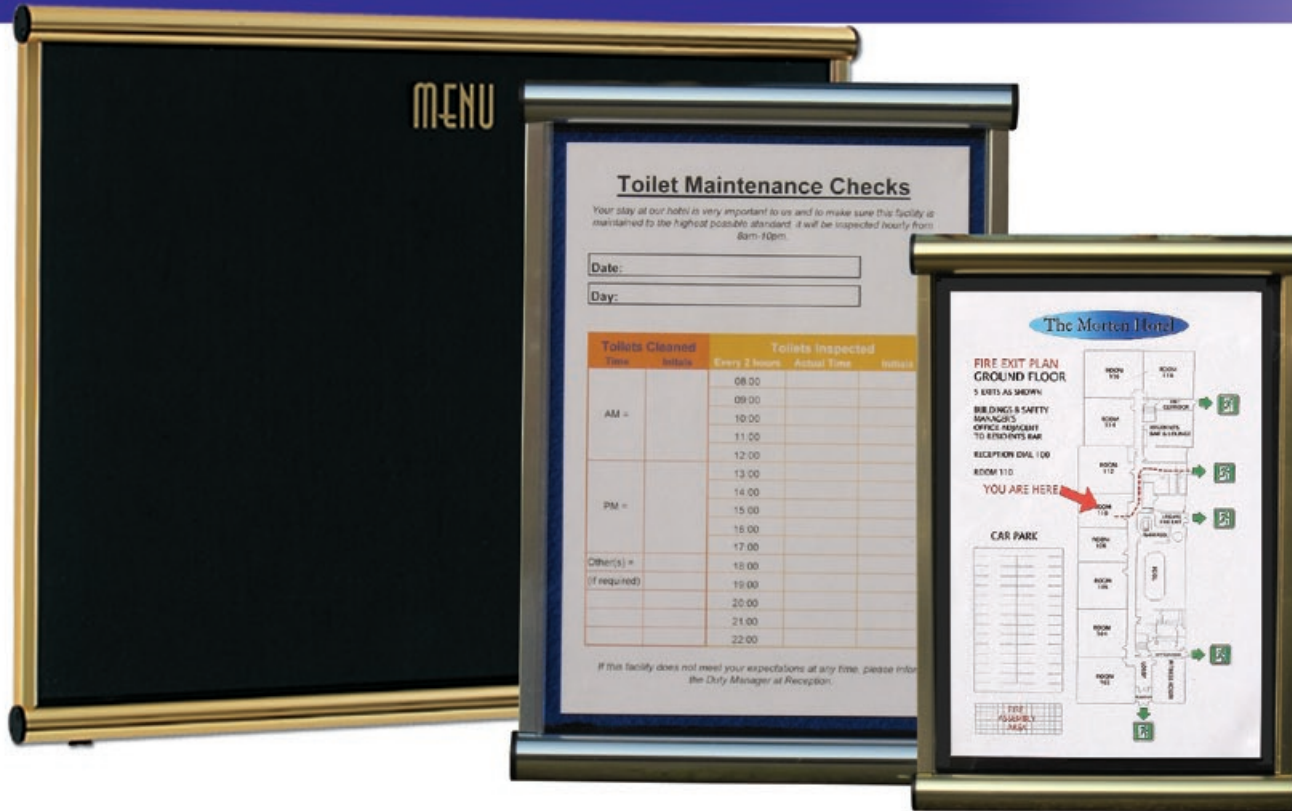

WALL MOUNTED *Interior Only*

SCROLL *frame*

Menu, Poster & Certificate Frames

Interior Only

- Removeable clip on covers
- Non-illuminated
- Strong Acrylic glazing
- Black Mounting card or Nyloop insert for Velcro fixing
- Same prestigious design and finishes as other Scroll products
- Attractive alternative to the clip frame
- Secure locking via 'Allen Key' if required, see extras

Overall case size (mm w x h)	A4P	A4L	A3P	A3L	A2P	A2L	OPTIONAL
	256 x 368	343 x 281	343 x 498	473 x 368	473 x 672	647 x 498	Extra 75mm height + Name on Case
Retail Price	£50	£50	£62	£62	£89	£89	+ 35%

[▶ Hospitality Range Menucases Home](#)